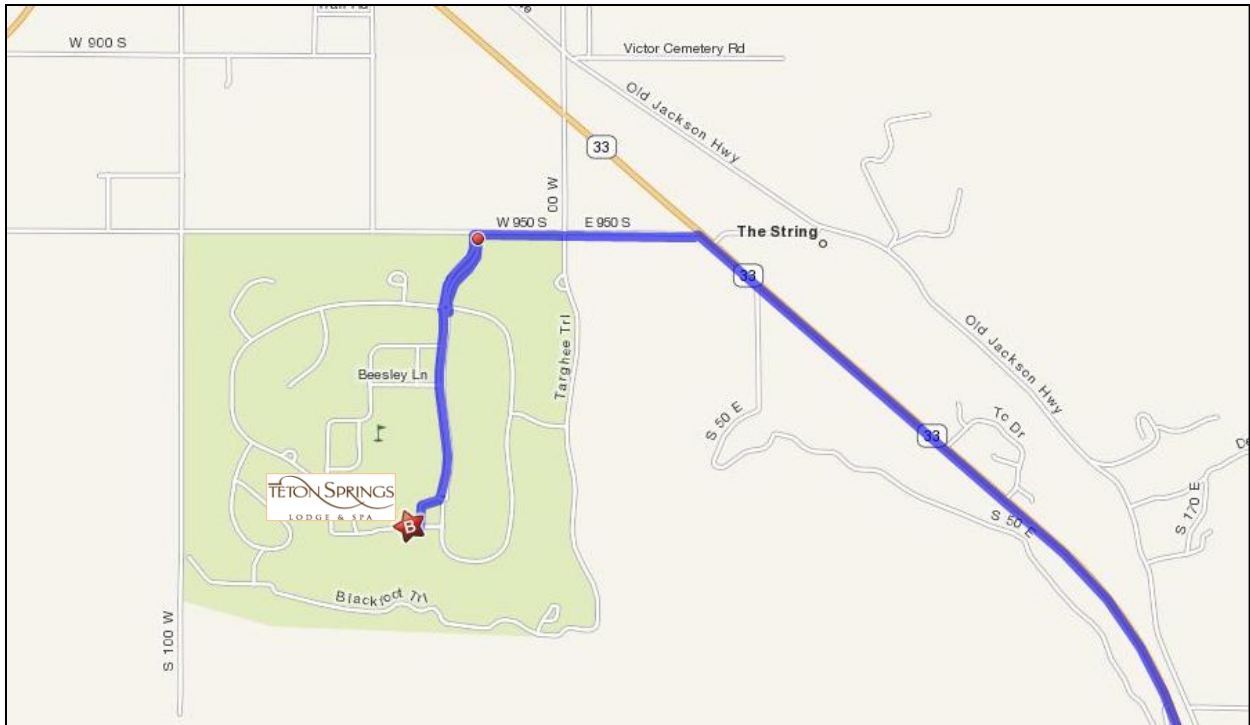

## Jackson Hole Airport to *Teton Springs Resort*

---

1. Exit Jackson Hole Airport 0.6 mi
2. Turn **RIGHT** onto **US-189/191/26/89** this becomes **N CACHE ST** 8.8 mi
3. Turn **RIGHT** onto **W BROADWAY AVE** 1.4 mi
4. Turn **RIGHT** onto **WY-22** (eventually crossing into **IDAHO**) 17.6 mi

### *Teton Springs Resort*

10 Warm Creek Ln.

Victor, ID 83455

1.877.787.8757 or (208) 787.7888

...continued to *Teton Springs Resort*

5. **WY-22 becomes ID-33** 3.9 mi
6. Turn **LEFT** onto **E 950 S/STING RD** 0.6 mi
7. Turn **LEFT** onto **TETON SPRINGS PKWY** 1.0 mi
8. *Teton Springs Resort* will be on your right.