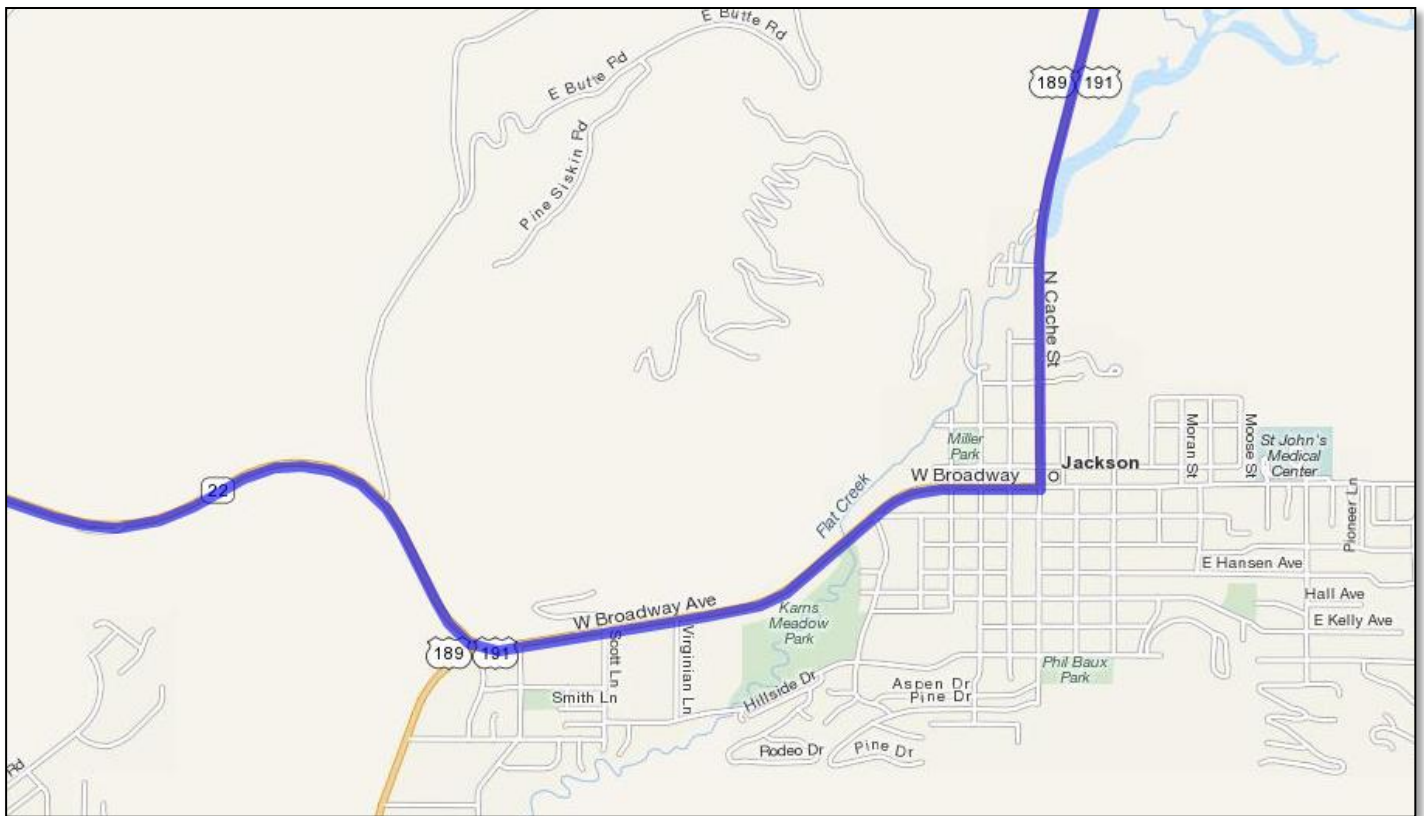

## Jackson Hole Airport to *Teton Springs Resort*

---

1. Exit Jackson Hole Airport 0.6 mi
2. Turn **RIGHT** onto **US-189/191/26/89** this becomes **N CACHE ST** 8.8 mi
3. Turn **RIGHT** onto **W BROADWAY AVE** 1.4 mi
4. Turn **RIGHT** onto **WY-22** (eventually crossing into **IDAHO**) 17.6 mi

### *Teton Springs Resort*

10 Warm Creek Ln.

Victor, ID 83455

1.877.787.8757 or (208) 787.7888

...continued to *Teton Springs Resort*

5. **WY-22 becomes ID-33** 3.9 mi
6. Turn **LEFT** onto **E 950 S/STING RD** 0.6 mi
7. Turn **LEFT** onto **TETON SPRINGS PKWY** 1.0 mi
8. *Teton Springs Resort* will be on your right.